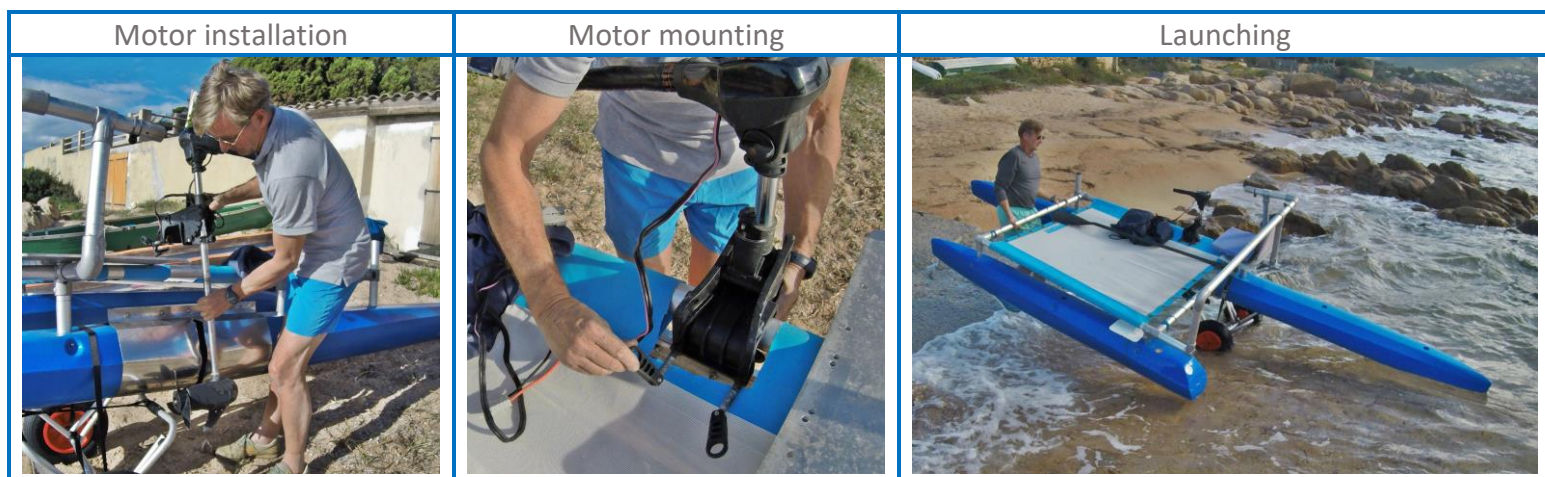

ECOPULSE

INNOVATION

THE MOST ECONOMICAL OF THE EXISTING SMALL BOATS

ECOPULSE is available in two versions: Trimaran and Prao.

It is lightweight, safe, seaworthy, multi-seater, quiet, dismantlable, and easily transportable. It can accommodate a 3.6 m² sail, enabling hybrid operation and saving battery power. It is sold with or without the motor and battery kit. With a 1200-watt motor, at 12 km/h, it can limit its electricity consumption to 0.08 kwh per kilometer traveled, or 1 euro cent per km.

Launching is done using a lightweight trolley that can roll on sand.

We have selected two sets of motor and battery, for their performance, reliability, quiet operation, smoothness, and ease of use :

Motor power	Battery		Weight in Kg/Lbs		Maximum speed km/h
	Capacity	Voltage	Motor	Battery	
1200 W	60 Ah	24 V	10/22	8/17	14
2400 W	50 Ah	48 V	13/29	10/22	16

The throttle offers: forward, stop, and reverse, with precise, progressive and pleasant power control. It's easy to ride, even for a young child.

The battery level is indicated by a voltmeter located on the motor, clearly visible in all weather conditions.

With its motor rotating on its axis, the **ECOPULSE** can move in all directions:

180° rotation: reverse.

90° rotation to the right or left: lateral movement, etc.

ECOPULSE is certified compliant with European Directive No. 2013/53/EU of 20/11/2013 on recreational craft, in category D.